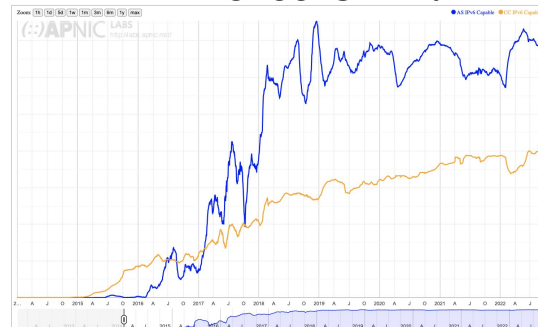

## Use of IPv6 for Brazil (BR)

<https://stats.labs.apnic.net/ipv6/BR>

# Adoção do IPv6 - Conectividade - Brasil

Telefônica - AS26599 - 90%

Vtal - AS7738 - 75%

Brisanet - AS28126 - 68%

Claro - AS28573 - 77%

Tim - AS26615 - 71%

<https://stats.labs.apnic.net/ipv6/BR>

# Adoção do IPv6 nos Conteúdos - Mundo

IPv6  
27%

Current percentage of top 1000 websites globally that support IPv6.

<https://6lab.cisco.com/stats/cible.php?country=world&option=content>

# Adoção do IPv6 nos Conteúdos - Brasil

Brazil

Display Content Data ⓘ

<https://6lab.cisco.com/stats/cible.php?country=BR&option=content>