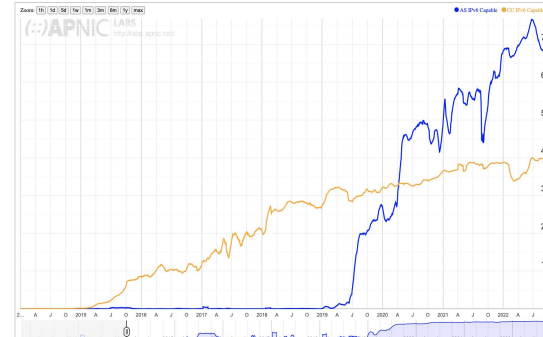

## Use of IPv6 for Brazil (BR)

<https://stats.labs.apnic.net/ipv6/BR>

# Adoção do IPv6 - Conectividade - Brasil

Telefônica - AS26599 - 90%

Vtal - AS7738 - 75%

Brisanet - AS28126 - 68%

Claro - AS28573 - 77%

Tim - AS26615 - 71%

<https://stats.labs.apnic.net/ipv6/BR>

# Adoção do IPv6 nos Conteúdos - Mundo

IPv6  
27%

Current percentage of top 1000 websites globally that support IPv6.

<https://6lab.cisco.com/stats/cible.php?country=world&option=content>

# Adoção do IPv6 nos Conteúdos - Brasil

Brazil

Display Content Data ⓘ

<https://6lab.cisco.com/stats/cible.php?country=BR&option=content>