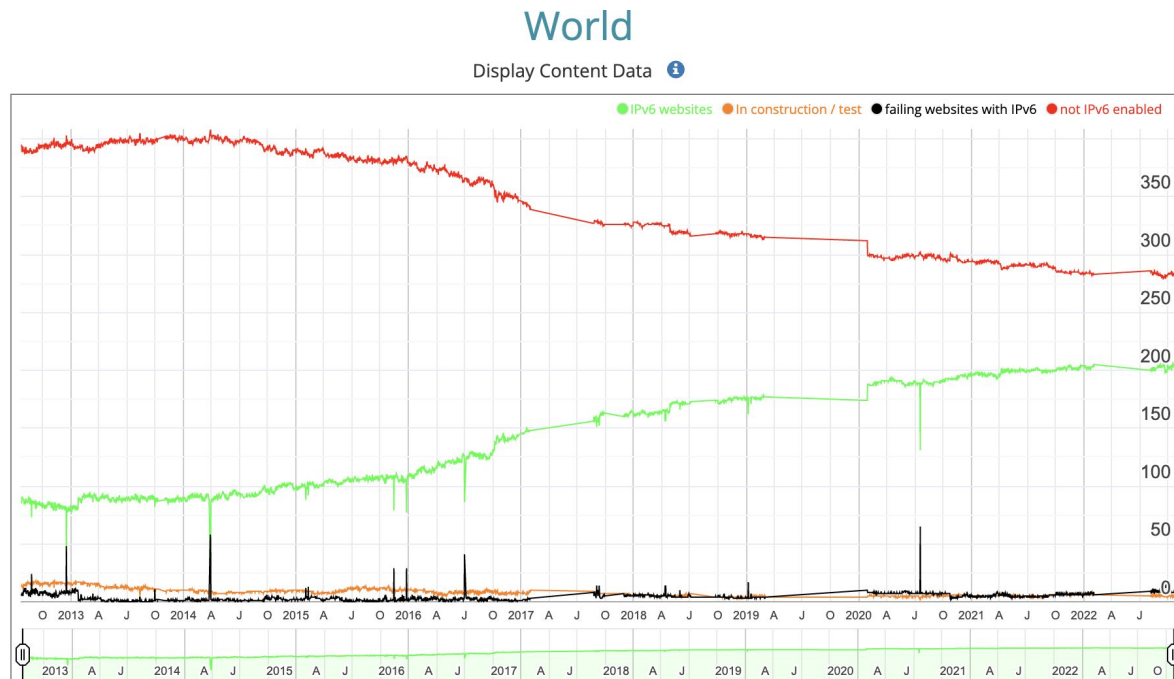

# Adoção do IPv6 - Conectividade - Brasil

Telefônica - AS26599 - 90%

Vtal - AS7738 - 75%

Brisanet - AS28126 - 68%

Claro - AS28573 - 77%

Tim - AS26615 - 71%

<https://stats.labs.apnic.net/ipv6/BR>

# Adoção do IPv6 nos Conteúdos - Mundo

IPv6  
27%

Current percentage of top 1000 websites globally that support IPv6.

<https://6lab.cisco.com/stats/cible.php?country=world&option=content>