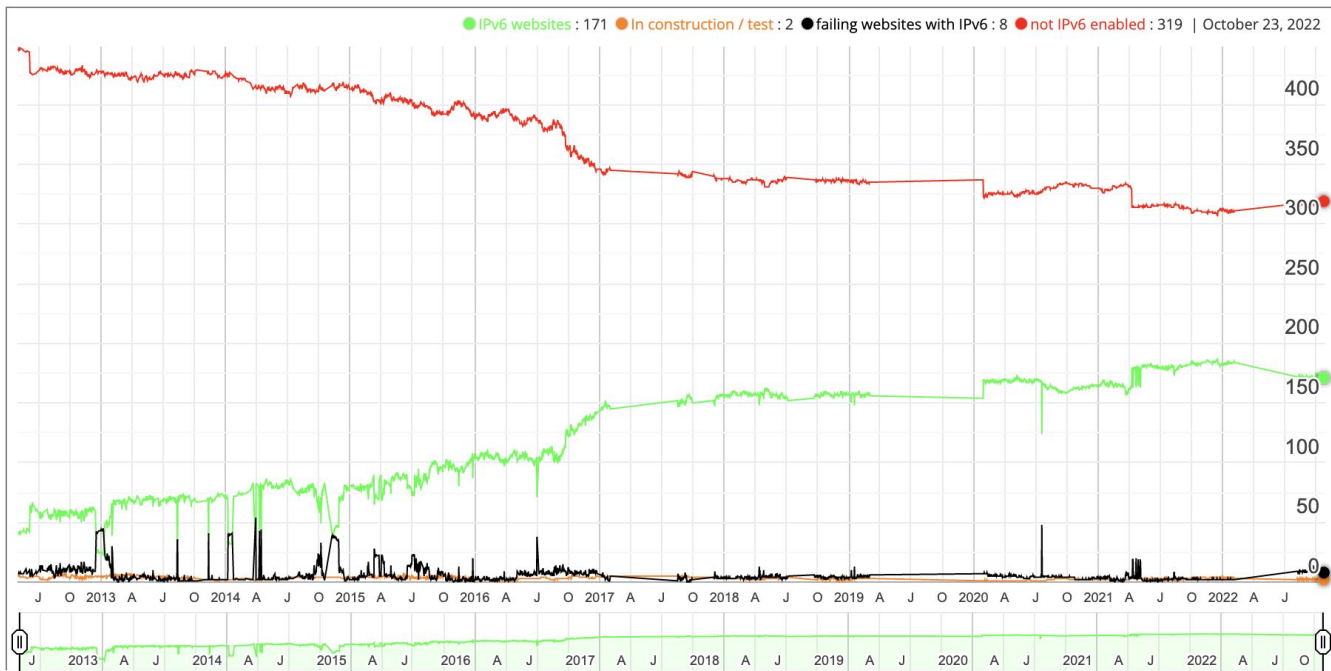

# Adoção do IPv6 nos Conteúdos - Mundo

IPv6  
27%

Current percentage of top 1000 websites globally that support IPv6.

<https://6lab.cisco.com/stats/cible.php?country=world&option=content>

# Adoção do IPv6 nos Conteúdos - Brasil

Brazil

Display Content Data ⓘ

<https://6lab.cisco.com/stats/cible.php?country=BR&option=content>