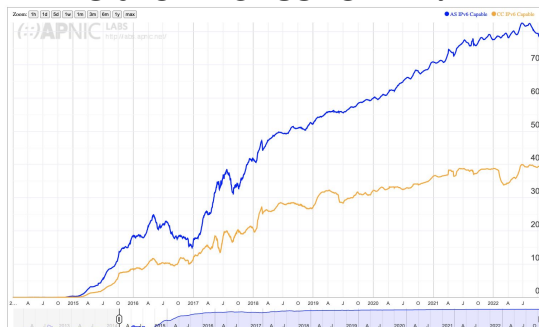

## Use of IPv6 for Brazil (BR)

<https://stats.labs.apnic.net/ipv6/BR>

# Adoção do IPv6 - Conectividade - Brasil

Telefônica - AS26599 - 90%

Vtal - AS7738 - 75%

Brisanet - AS28126 - 68%

Claro - AS28573 - 77%

Tim - AS26615 - 71%

<https://stats.labs.apnic.net/ipv6/BR>

# Adoção do IPv6 nos Conteúdos - Mundo

IPv6  
27%

Current percentage of top 1000 websites globally that support IPv6.

<https://6lab.cisco.com/stats/cible.php?country=world&option=content>

# Adoção do IPv6 nos Conteúdos - Brasil

Brazil

Display Content Data ⓘ

<https://6lab.cisco.com/stats/cible.php?country=BR&option=content>