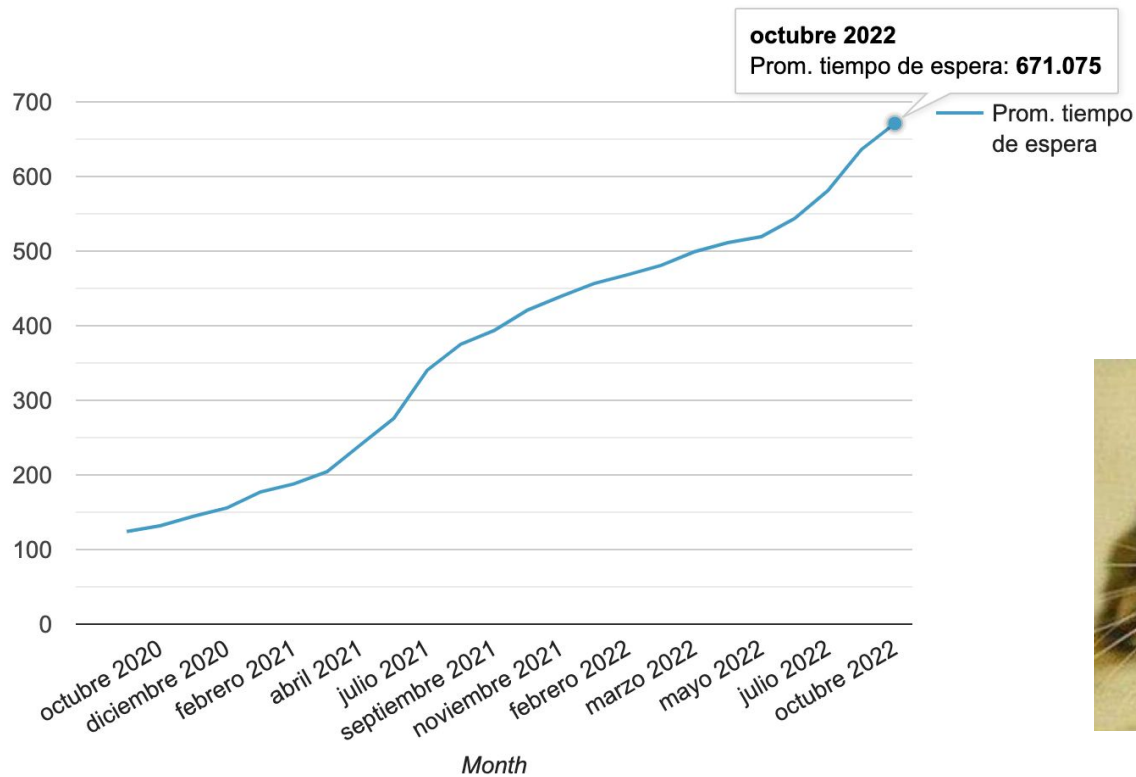

Tempo de espera na fila do IPv4 - LACNIC

<https://www.lacnic.net/6336/3/lacnic/lista-de-espera-para-receber-enderecos-ipv4#>