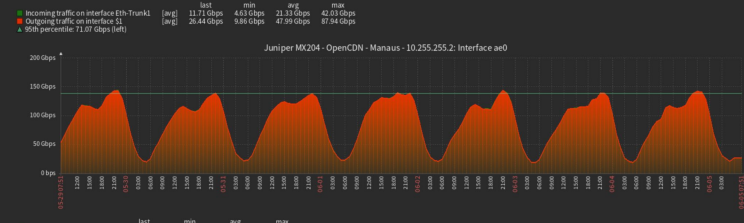

OpenCDN

- **Salvador:** desde junho de 2018 (90 Gb/s)
  - Azion, Google, Globo, Microsoft e Netflix
- **Manaus:** desde dezembro de 2020 (150 Gb/s)
  - Akamai, Cloudflare, Google, Globo, Microsoft, Netflix e Facebook
- **Brasília:** desde janeiro de 2021 (240 Gb/s)
  - Cloudflare, Google, Microsoft e Netflix
- **Recife:** desde fevereiro de 2023 (70 Gb/s)
  - Netflix e Microsoft
- **Belo Horizonte:** fevereiro de 2023 (150 Gb/s)
  - CDNTV, Microsoft, Google e Netflix

Parcerias: RNP, SERPRO, Lojas Bemol, Century Telecom, Sempre Internet e 1Telecom.