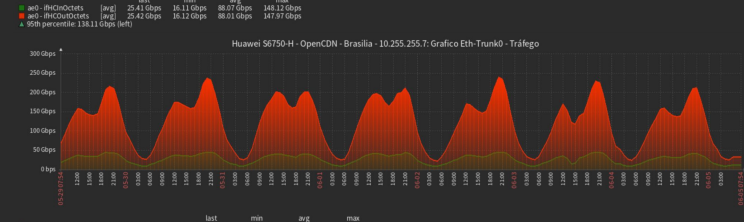

OpenCDN

- **Salvador:** desde junho de 2018 (90 Gb/s)
  - Azion, Google, Globo, Microsoft e Netflix
- **Manaus:** desde dezembro de 2020 (150 Gb/s)
  - Akamai, Cloudflare, Google, Globo, Microsoft, Netflix e Facebook
- **Brasília:** desde janeiro de 2021 (240 Gb/s)
  - Cloudflare, Google, Microsoft e Netflix
- **Recife:** desde fevereiro de 2023 (70 Gb/s)
  - Netflix e Microsoft
- **Belo Horizonte:** fevereiro de 2023 (150 Gb/s)
  - CDNTV, Microsoft, Google e Netflix

Parcerias: RNP, SERPRO, Lojas Bemol, Century Telecom, Sempre Internet e 1Telecom.